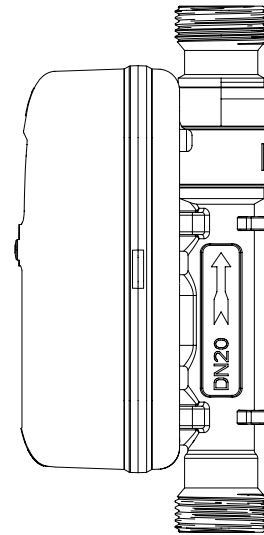

EDDY IQ METER PRODUCT SHEET

IQ-DN20C-V2.0

The Eddy IQ Meter, utilizing cellular and Wi-Fi to provide Automatic Meter Reading (AMR) and Advanced Metering Infrastructure (AMI). Making it easier for your utility to accurately measure flow, detect leaks and bill your customers for water consumption.

OPERATING PRESSURE

- 0 - 120 psi

DIMENSIONS

- 190mm x 82mm x 101mm (7.5" x 3.25" x 4")

WEIGHT

- 0.9kg (32oz)

KEY BENEFITS

- **Automatic Shut-off**
 - Programmable minor leak shut-off
 - Programmable major leak shut-off
- **Leak Detection**
 - Major leak and minor leak distinction, detection and notification
- **Water Temperature Monitoring**
 - Identify frozen pipe or abnormal thermal conditions